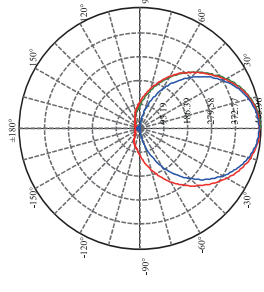

IEC 60598

Packaging Information

Item Code	Item Description	Single Box (Pcs/box)	
		Dimensions(mm) (LxWxH)	Gross Weight (kg)
542005043910	LED UHF Linear 600mm 16W 3000K IBU F	625*43*28	5.1
542005044010	LED UHF Linear 600mm 16W 4000K IBU F	625*43*28	5.1
542005044110	LED UHF Linear 600mm 16W 5000K IBU F	625*43*28	5.1
542005044210	LED UHF Linear 1200mm 32W 3000K IBU F	1300*43*28	8.6
542005044310	LED UHF Linear 1200mm 32W 4000K IBU F	1300*43*28	8.6
542005044410	LED UHF Linear 1200mm 32W 6500K IBU F	1300*43*28	8.6

Dimensional Drawing

Photometric Data

Model	A (mm)	B (mm)	C (mm)	D (mm)
LED U HF Linear 1200mm 32W 6500K IBU F	1200	1040	43	28.5
LED U HF Linear 1200mm 32W 4000K IBU F	1200	1040	43	28.5
LED U HF Linear 1200mm 32W 3000K IBU F	1200	1040	43	28.5
LED U HF Linear 600mm 16W 6500K IBU F	600	440	43	28.5
LED U HF Linear 600mm 16W 4000K IBU F	600	440	43	28.5
LED U HF Linear 600mm 16W 3000K IBU F	600	440	43	28.5