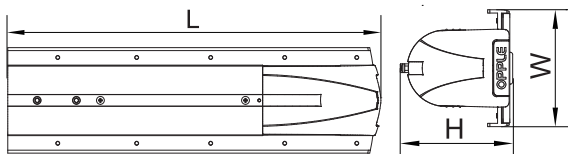

Dimensional Drawing

30W&60W