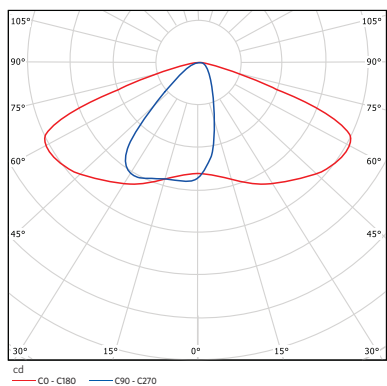

## Dimensional Drawing

30W&60W

100W&120W&150W

Model	L(mm)	W(mm)	H(mm)
LED SL-PQ 30W	382	107	100
LED SL-PQ 60W	382	107	100
LED SL-PQ 100W	411	208	95
LED SL-PQ 120W	411	208	95
LED SL-PQ 150W	411	208	95

## Photometric Data

150°+70°