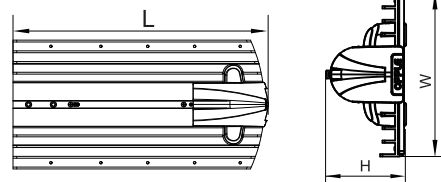

100W&120W&150W

Model	L(mm)	W(mm)	H(mm)
LED SL-PQ 30W	382	107	100
LED SL-PQ 60W	382	107	100
LED SL-PQ 100W	411	208	95
LED SL-PQ 120W	411	208	95
LED SL-PQ 150W	411	208	95