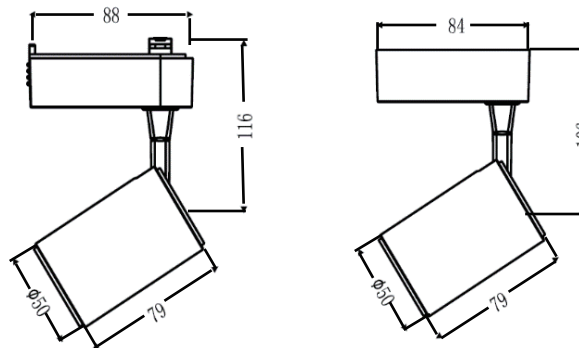

Accessory

Item		Packaging Unit			PIC
Item Code	Item Description	Carton Dimension (mm)(LxWxH)	Note	MOQ (pcs)	
140059216	LG205/WH DS	520*195*152	1 sap code contains 1 pc of 2C track, 1 carton contains 30pc	2000	
140059217	LG210/WH DS	1020*195*152	1 sap code contains 1 pc of 2C track, 1 carton contains 30pc	2000	
140059218	LGLJQ-I/WH	348*210*275	1 sap code contains 1 pc of I-shape connector, 1 carton contains 200pc	1000	
140059219	LGLJQ-L/WH	385*320*225	1 sap code contains 1 pc of L-shape connector, 1 carton contains 200pc	1000	
140060538	LG205/BK DS	520*195*152	1 sap code contains 1 pc of 2C track,, 1 carton contains 30pc	2000	
140060539	LG210/BK DS	1020*195*152	1 sap code contains 1 pc of 2C track, 1 carton contains 30pc	2000	
140060540	LGLJQ-I/BK	348*210*275	1 sap code contains 1 pc of I-shape connector, 1 carton contains 200pc	1000	
140060541	LGLJQ-L/BK	385*320*225	1 sap code contains 1 pc of L-shape connector, 1 carton contains 200pc	1000	

Dimensional Drawing