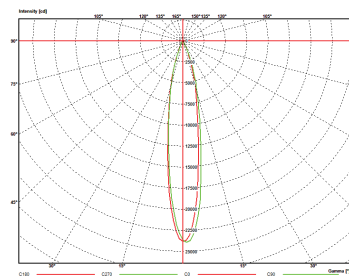

Dimensional Drawing

Type	H (mm)	D (mm)	C (mm)
LED SP-RA HJ 10W	57	85	75
LED SP-RA HJ 16W	82	116	100
LED SP-RA HJ 30W	109	138	125
LED SP-RA HJ 40W	140	170	150

Photometric Data

16D

17D

24D

36D