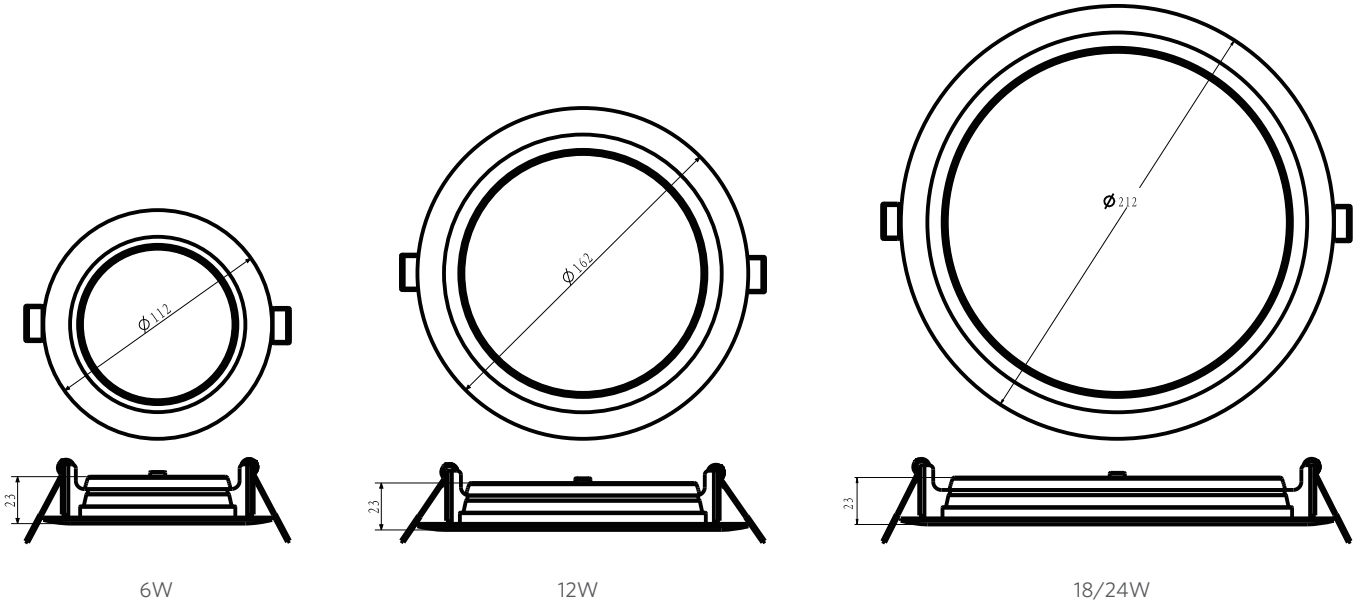

Dimensional Drawing