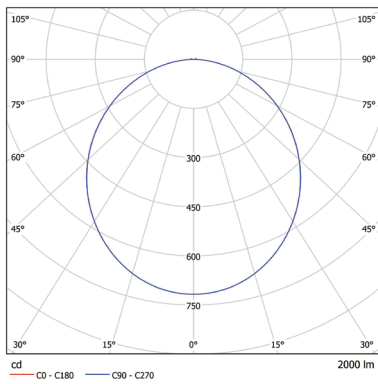

Dimensional Drawing

Cut-out Drawing

Ø100
6W

Ø150
12W

Ø200
18W

Ø200
24W

cutout

100X100
6W

cutout

150X150
12W

cutout

200X200
18W

cutout

200X200
24W

Photometric Data

120° (6W/12W/18W/24W)