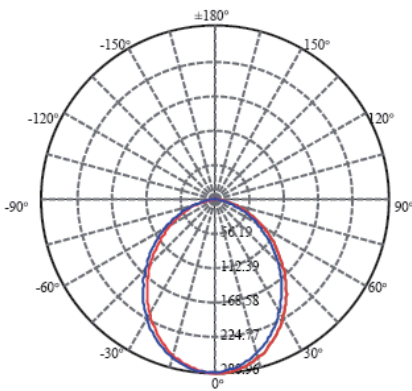

Photometric Data

Dimmer List

Manufacturer	Model
PHILIPS	SED-200A
MK	EX8501
MK	SX8501
CLIPSAL	S/I/E32
Schneider	KB32V500
STEP	E033N
Panasonic	WEG 57813
Legrand	281084
Legrand	617030

OPPLE SHANGHAI OFFICE

Building V3, The Mixc, 1799 Wuzhong Road,
Minhang District, Shanghai, China

ZIP: 201103

T +86 21 3855 0000

E intersales@opple.com

WWW.OPPLE.COM/EN