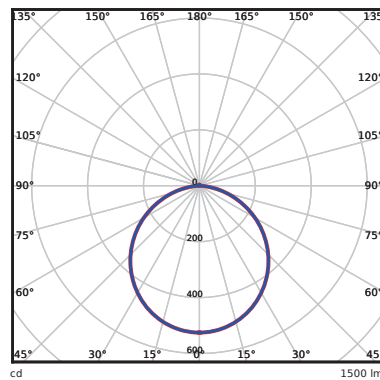

Dimensional Drawing

	A(mm)	C(mm)
LED DL-SF-ESII R100 6W	Ø124	40
LED DL-SF-ESII R150 12W	Ø166	40
LED DL-SF-ESII R200 18W	Ø223	40
LED DL-SF-ESII R200 24W	Ø223	40

	A(mm)	B(mm)	C(mm)
LED DL-SF-ESII S100 6W	124	124	40
LED DL-SF-ESII S150 12W	166	166	40
LED DL-SF-ESII S200 18W	223	223	40
LED DL-SF-ESII S200 24W	223	223	40

Photometric Data

6W

12W

18W

24W

OPPLE SHANGHAI OFFICE

Building V3, The Mixc, 1799 Wuzhong Road,
Minhang District, Shanghai, China

ZIP: 201103