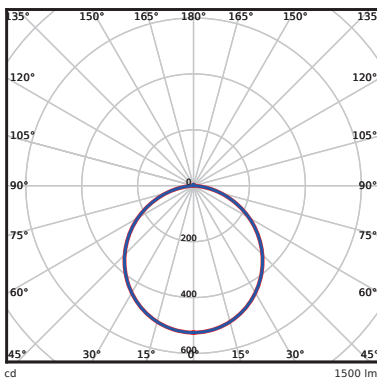

Dimensional Drawing

	A(mm)	C(mm)
LED DL-SF-ESII R100 6W	Ø124	40
LED DL-SF-ESII R150 12W	Ø166	40
LED DL-SF-ESII R200 18W	Ø223	40
LED DL-SF-ESII R200 24W	Ø223	40

	A(mm)	B(mm)	C(mm)
LED DL-SF-ESII S100 6W	124	124	40
LED DL-SF-ESII S150 12W	166	166	40
LED DL-SF-ESII S200 18W	223	223	40
LED DL-SF-ESII S200 24W	223	223	40

Photometric Data

6W

12W

18W

24W

OPPLE SHANGHAI OFFICE

Building V3, The Mixc, 1799 Wuzhong Road,
Minhang District, Shanghai, China

ZIP: 201103

T +86 21 3855 0000

E intersales@opple.com

WWW.OPPLE.COM/EN