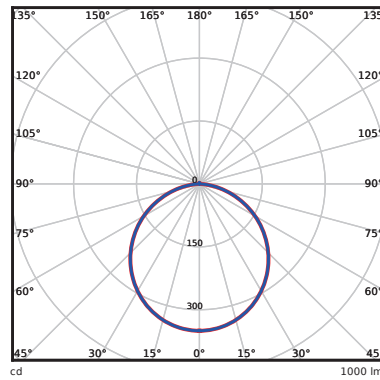

Dimensional Drawing

	A(mm)	C(mm)
LED DL-SF-ESII R100 6W	Ø124	40
LED DL-SF-ESII R150 12W	Ø166	40
LED DL-SF-ESII R200 18W	Ø223	40
LED DL-SF-ESII R200 24W	Ø223	40

	A(mm)	B(mm)	C(mm)
LED DL-SF-ESII S100 6W	124	124	40
LED DL-SF-ESII S150 12W	166	166	40
LED DL-SF-ESII S200 18W	223	223	40
LED DL-SF-ESII S200 24W	223	223	40

Photometric Data

6W

12W

18W

24W

OPPLE SHANGHAI OFFICE

Building V3, The Mixc, 1799 Wuzhong Road,
Minhang District, Shanghai, China

ZIP: 201103

T +86 21 3855 0000

E intersales@opple.com

WWW.OPPLE.COM/EN