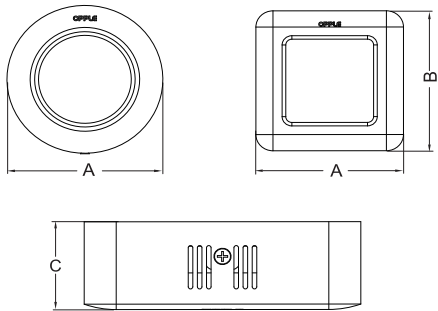

Dimensional Drawing

	A(mm)	C(mm)
LED DL-SF-ESII R100 6W	Ø124	40
LED DL-SF-ESII R150 12W	Ø166	40
LED DL-SF-ESII R200 18W	Ø223	40
LED DL-SF-ESII R200 24W	Ø223	40

	A(mm)	B(mm)	C(mm)
LED DL-SF-ESII S100 6W	124	124	40
LED DL-SF-ESII S150 12W	166	166	40
LED DL-SF-ESII S200 18W	223	223	40
LED DL-SF-ESII S200 24W	223	223	40