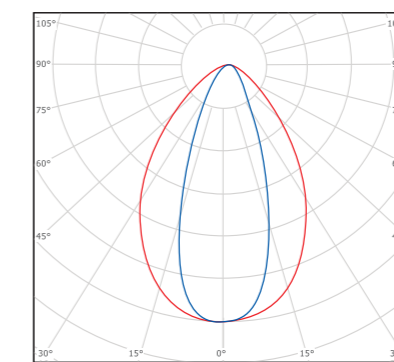

Dimensional Drawing

Model	L (mm)	W (mm)	H (mm)	X (mm)
LED FL-E 150W	342	257	59	180
LED FL-E 200W	376	288	59	200

Photometric Data

60° (150W/200W)

72°+28° (150W/200W)