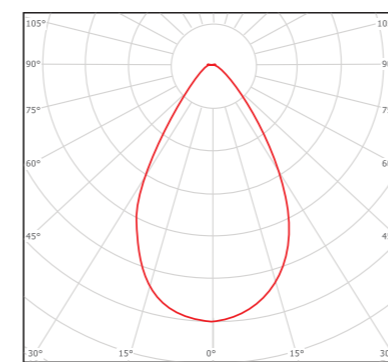

Dimensional Drawing

Model	L (mm)	W (mm)	H (mm)	X (mm)
LED FL-E 150W	342	257	59	180
LED FL-E 200W	376	288	59	200

Photometric Data

60° (150W/200W)

72°+28° (150W/200W)