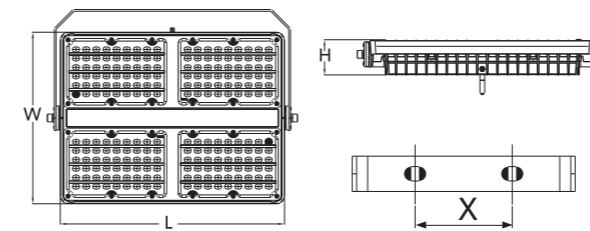

Certification

CB

Packaging Information

Item Code	Item Description	Single Box(1pc/box)		Packaging Unit		
		Dimensions(mm) (LxWxH)	Gross Weight (kg)	Dimensions(mm) (LxWxH)	Gross Weight (kg)	Packing Qty (pcs/unit)
140064725	LED Floodlight-E II 150W-3000-60D-GY-GP	338*65*415	4.55	432*290*362	18.19	4
140064731	LED Floodlight-E II 150W-3000-72+28D-GY	338*65*415	4.55	432*290*362	18.19	4
140064726	LED Floodlight-E II 150W-4000-60D-GY-GP	338*65*415	4.55	432*290*362	18.19	4
140064732	LED Floodlight-E II 150W-4000-72+28D-GY	338*65*415	4.55	432*290*362	18.19	4
140064727	LED Floodlight-E II 150W-5700-60D-GY-GP	338*65*415	4.55	432*290*362	18.19	4
140064733	LED Floodlight-E II 150W-5700-72+28D-GY	338*65*415	4.55	432*290*362	18.19	4
140064728	LED Floodlight-E II 200W-3000-60D-GY-GP	382*65*460	5.64	480*290*406	22.54	4
140064734	LED Floodlight-E II 200W-3000-72+28D-GY	382*65*460	5.64	480*290*406	22.54	4
140064729	LED Floodlight-E II 200W-4000-60D-GY-GP	382*65*460	5.64	480*290*406	22.54	4
140064735	LED Floodlight-E II 200W-4000-72+28D-GY	382*65*460	5.64	480*290*406	22.54	4
140064730	LED Floodlight-E II 200W-5700-60D-GY-GP	382*65*460	5.64	480*290*406	22.54	4
140064736	LED Floodlight-E II 200W-5700-72+28D-GY	382*65*460	5.64	480*290*406	22.54	4

Dimensional Drawing

Model	L (mm)	W (mm)	H (mm)	X (mm)
LED FL-E 150W	342	257	59	180
LED FL-E 200W	376	288	59	200

Photometric Data

60° (150W/200W)

72°+28° (150W/200W)