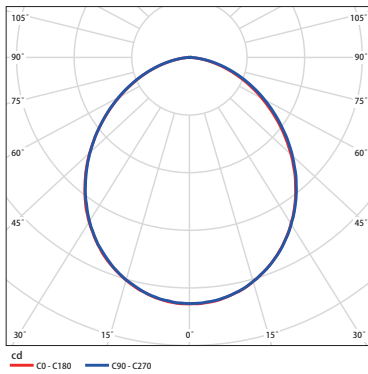

Photometric Data

OPPLE SHANGHAI OFFICE
Building V3, The Mixc, 1799 Wuzhong Road,
Minhang District, Shanghai, China
ZIP: 201103
T +86 21 3855 0000
E intersales@opple.com

WWW.OPPLE.COM/EN