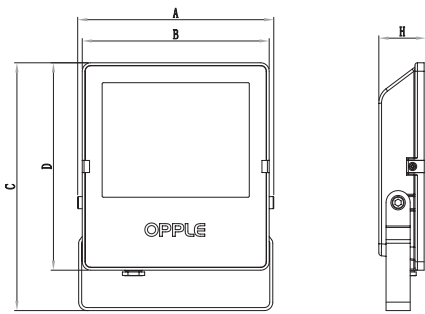

Dimensional Drawing

	A(mm)	B(mm)	C(mm)	D(mm)	H(mm)
LED FL-EQ 10W	115.2	110	154	122	34
LED FL-EQ 20W	130.4	126	173.5	140	34
LED FL-EQ 30W	162.6	155	205.5	172	39
LED FL-EQ 50W	185.6	180	233	200	39
LED FL-EQ 70W	246.6	236	294.5	261	44
LED FL-EQ 100W	279	272	339	305	51.8