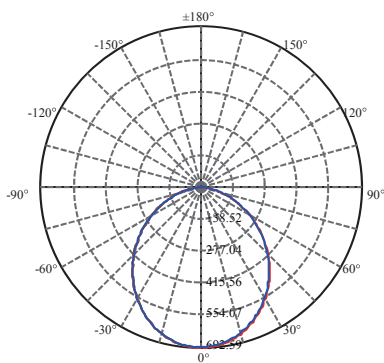

Dimensional Drawing

Cut-out Drawing

Φ100mm
10W

Φ150mm
15W

Φ175mm
20W

Φ200mm
30W/40W

Photometric Data

10W/15W/20W/30W/40W