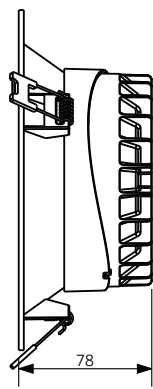

CE CB

Packaging Information

Item Code	Item Description	Single Box(1pc/box)		Outer box		
		Dimensions(mm) (LxWxH)	Gross Weight (kg)	Dimensions(mm) (LxWxH)	Gross Weight (kg)	Packing Qty (pcs/CTN)
540001039010	LEDDownlight Rc-HZII R100-10W-3000-WH-GP	129*59*130	0.304	405*315*280	9.12	30
540001039110	LEDDownlight Rc-HZII R100-10W-4000-WH-GP	129*59*130	0.304	405*315*280	9.12	30
540001039210	LEDDownlight Rc-HZII R100-10W-5700-WH-GP	129*59*130	0.304	405*315*280	9.12	30
540001039310	LEDDownlight Rc-HZII R150-15W-3000-WH-GP	199*192*80	0.363	415*400*425	7.26	20
540001039410	LEDDownlight Rc-HZII R150-15W-4000-WH-GP	199*192*80	0.363	415*400*425	7.26	20
540001039510	LEDDownlight Rc-HZII R150-15W-5700-WH-GP	199*192*80	0.363	415*400*425	7.26	20
540001039610	LEDDownlight Rc-HZII R175-20W-3000-WH-GP	228*217*90	0.67	470*450*295	8.04	12
540001039710	LEDDownlight Rc-HZII R175-20W-4000-WH-GP	228*217*90	0.67	470*450*295	8.04	12
540001039810	LEDDownlight Rc-HZII R175-20W-5700-WH-GP	228*217*90	0.67	470*450*295	8.04	12
540001039910	LEDDownlight Rc-HZII R200-30W-3000-WH-GP	258*251*102	0.982	530*265*435	7.856	8
540001040010	LEDDownlight Rc-HZII R200-30W-4000-WH-GP	258*251*102	0.982	530*265*435	7.856	8
540001040110	LEDDownlight Rc-HZII R200-30W-5700-WH-GP	258*251*102	0.982	530*265*435	7.856	8
540001040210	LEDDownlight Rc-HZII R200-40W-3000-WH-GP	258*251*102	0.982	530*265*435	7.856	8
540001040310	LEDDownlight Rc-HZII R200-40W-4000-WH-GP	258*251*102	0.982	530*265*435	7.856	8
540001040410	LEDDownlight Rc-HZII R200-40W-5700-WH-GP	258*251*102	0.982	530*265*435	7.856	8

Dimensional Drawing

Cut-out Drawing

Φ100mm
10W

Φ150mm
15W

Φ175mm
20W

Φ200mm
30W/40W

Photometric Data

10W/15W/20W/30W/40W