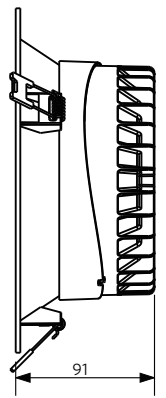

CE CB

Packaging Information

Item Code	Item Description	Single Box(1pc/box)		Outer box		
		Dimensions(mm) (LxWxH)	Gross Weight (kg)	Dimensions(mm) (LxWxH)	Gross Weight (kg)	Packing Qty (pcs/CTN)
540001039010	LEDDownlight Rc-HZII R100-10W-3000-WH-GP	129*59*130	0.304	405*315*280	9.12	30
540001039110	LEDDownlight Rc-HZII R100-10W-4000-WH-GP	129*59*130	0.304	405*315*280	9.12	30
540001039210	LEDDownlight Rc-HZII R100-10W-5700-WH-GP	129*59*130	0.304	405*315*280	9.12	30
540001039310	LEDDownlight Rc-HZII R150-15W-3000-WH-GP	199*192*80	0.363	415*400*425	7.26	20
540001039410	LEDDownlight Rc-HZII R150-15W-4000-WH-GP	199*192*80	0.363	415*400*425	7.26	20
540001039510	LEDDownlight Rc-HZII R150-15W-5700-WH-GP	199*192*80	0.363	415*400*425	7.26	20
540001039610	LEDDownlight Rc-HZII R175-20W-3000-WH-GP	228*217*90	0.67	470*450*295	8.04	12
540001039710	LEDDownlight Rc-HZII R175-20W-4000-WH-GP	228*217*90	0.67	470*450*295	8.04	12
540001039810	LEDDownlight Rc-HZII R175-20W-5700-WH-GP	228*217*90	0.67	470*450*295	8.04	12
540001039910	LEDDownlight Rc-HZII R200-30W-3000-WH-GP	258*251*102	0.982	530*265*435	7.856	8
540001040010	LEDDownlight Rc-HZII R200-30W-4000-WH-GP	258*251*102	0.982	530*265*435	7.856	8
540001040110	LEDDownlight Rc-HZII R200-30W-5700-WH-GP	258*251*102	0.982	530*265*435	7.856	8
540001040210	LEDDownlight Rc-HZII R200-40W-3000-WH-GP	258*251*102	0.982	530*265*435	7.856	8
540001040310	LEDDownlight Rc-HZII R200-40W-4000-WH-GP	258*251*102	0.982	530*265*435	7.856	8
540001040410	LEDDownlight Rc-HZII R200-40W-5700-WH-GP	258*251*102	0.982	530*265*435	7.856	8

Dimensional Drawing

Cut-out Drawing

Φ100mm
10W

Φ150mm
15W

Φ175mm
20W

Φ200mm
30W/40W

Photometric Data

10W/15W/20W/30W/40W