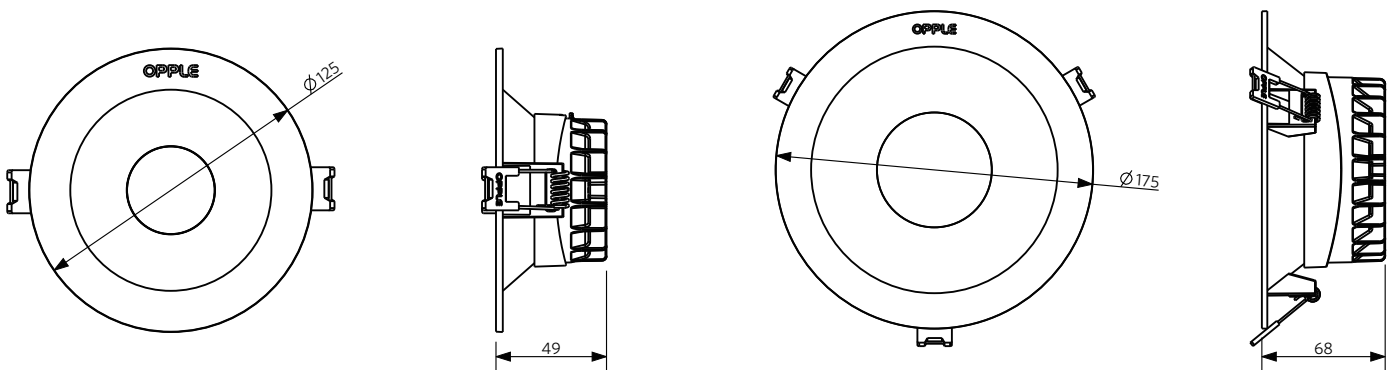

CE CB

Packaging Information

Item Code	Item Description	Single Box(1pc/box)		Outer box		
		Dimensions(mm) (LxWxH)	Gross Weight (kg)	Dimensions(mm) (LxWxH)	Gross Weight (kg)	Packing Qty (pcs/CTN)
540001039010	LEDDownlight Rc-HZII R100-10W-3000-WH-GP	129*59*130	0.304	405*315*280	9.12	30
540001039110	LEDDownlight Rc-HZII R100-10W-4000-WH-GP	129*59*130	0.304	405*315*280	9.12	30
540001039210	LEDDownlight Rc-HZII R100-10W-5700-WH-GP	129*59*130	0.304	405*315*280	9.12	30
540001039310	LEDDownlight Rc-HZII R150-15W-3000-WH-GP	199*192*80	0.363	415*400*425	7.26	20
540001039410	LEDDownlight Rc-HZII R150-15W-4000-WH-GP	199*192*80	0.363	415*400*425	7.26	20
540001039510	LEDDownlight Rc-HZII R150-15W-5700-WH-GP	199*192*80	0.363	415*400*425	7.26	20
540001039610	LEDDownlight Rc-HZII R175-20W-3000-WH-GP	228*217*90	0.67	470*450*295	8.04	12
540001039710	LEDDownlight Rc-HZII R175-20W-4000-WH-GP	228*217*90	0.67	470*450*295	8.04	12
540001039810	LEDDownlight Rc-HZII R175-20W-5700-WH-GP	228*217*90	0.67	470*450*295	8.04	12
540001039910	LEDDownlight Rc-HZII R200-30W-3000-WH-GP	258*251*102	0.982	530*265*435	7.856	8
540001040010	LEDDownlight Rc-HZII R200-30W-4000-WH-GP	258*251*102	0.982	530*265*435	7.856	8
540001040110	LEDDownlight Rc-HZII R200-30W-5700-WH-GP	258*251*102	0.982	530*265*435	7.856	8
540001040210	LEDDownlight Rc-HZII R200-40W-3000-WH-GP	258*251*102	0.982	530*265*435	7.856	8
540001040310	LEDDownlight Rc-HZII R200-40W-4000-WH-GP	258*251*102	0.982	530*265*435	7.856	8
540001040410	LEDDownlight Rc-HZII R200-40W-5700-WH-GP	258*251*102	0.982	530*265*435	7.856	8

Dimensional Drawing

Cut-out Drawing

Φ100mm
10W

Φ150mm
15W

Φ175mm
20W

Φ200mm
30W/40W

Photometric Data

10W/15W/20W/30W/40W